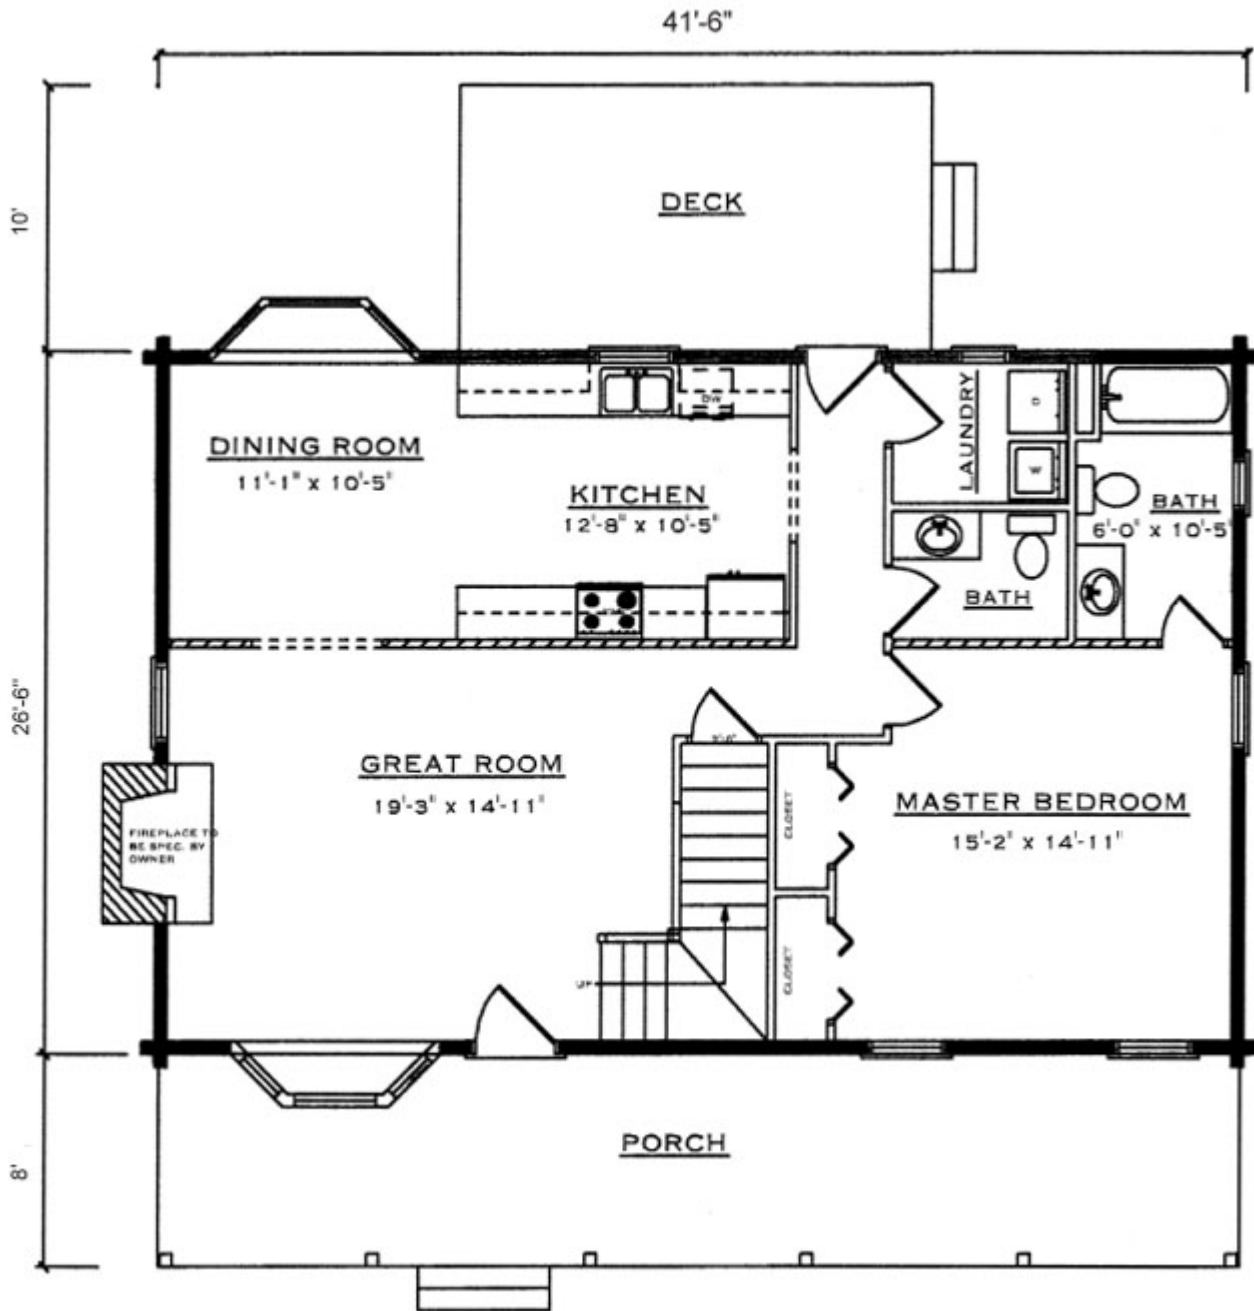

Watauga

Square Footage (Living Space)	
First Floor	1,131
Second Floor	1,070
Number of Beds / Baths	4 / 2.5
Total	2,201

Drawings are artist renderings for sales purpose only. Obtain construction drawings for actual dimensions.
 COPYRIGHT, Daniel Boone Log Homes (DBLH). Any reproduction or reuse of this drawing without
 the express written consent of DBLH is prohibited and unlawful.

Watauga

Square Footage (Living Space)	
First Floor	1,131
Second Floor	1,070
Number of Beds / Baths	4 / 2.5
Total	2,201

COPYRIGHT, Daniel Boone Log Homes (DBLH). Any reproduction or reuse of this drawing without the express written consent of DBLH is prohibited and unlawful.