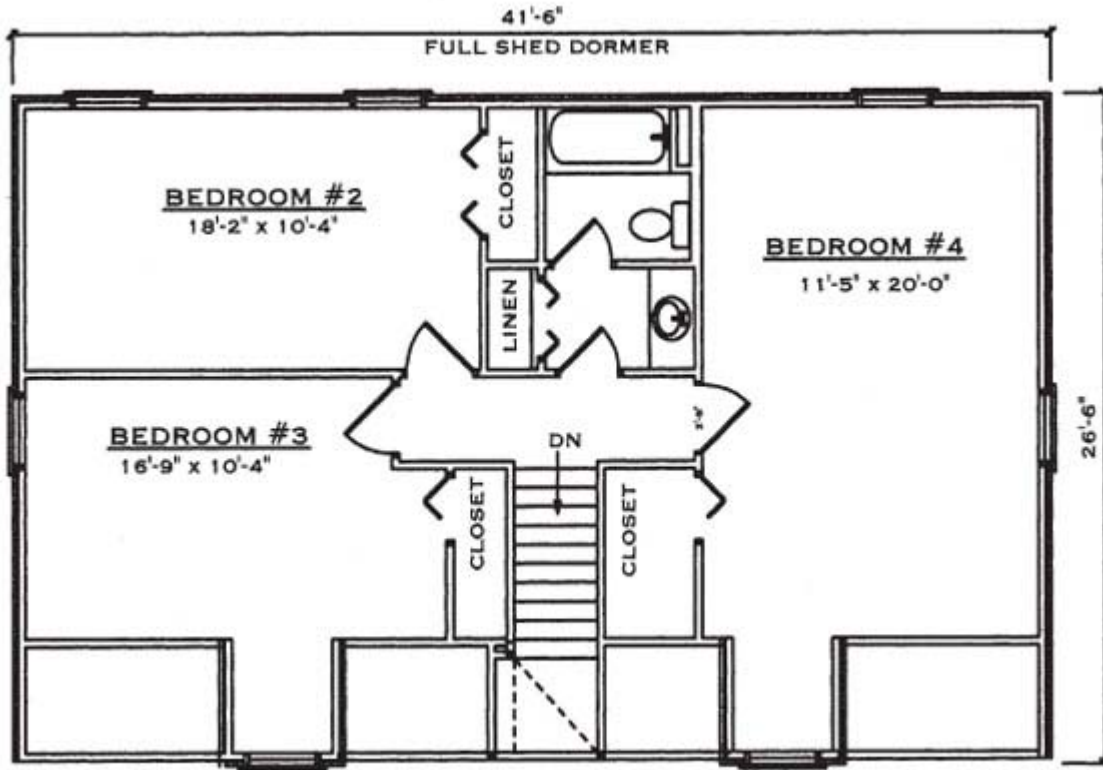

Watauga

Square Footage (Living Space)	
First Floor	1,131
Second Floor	1,070
Number of Beds / Baths	4 / 2.5
Total	2,201

Drawings are artist renderings for sales purpose only. Obtain construction drawings for actual dimensions.
 COPYRIGHT, Daniel Boone Log Homes (DBLH). Any reproduction or reuse of this drawing without
 the express written consent of DBLH is prohibited and unlawful.

Watauga

Square Footage (Living Space)	
First Floor	1,131
Second Floor	1,070
Number of Beds / Baths	4 / 2.5
Total	2,201

COPYRIGHT, Daniel Boone Log Homes (DBLH). Any reproduction or reuse of this drawing without the express written consent of DBLH is prohibited and unlawful.